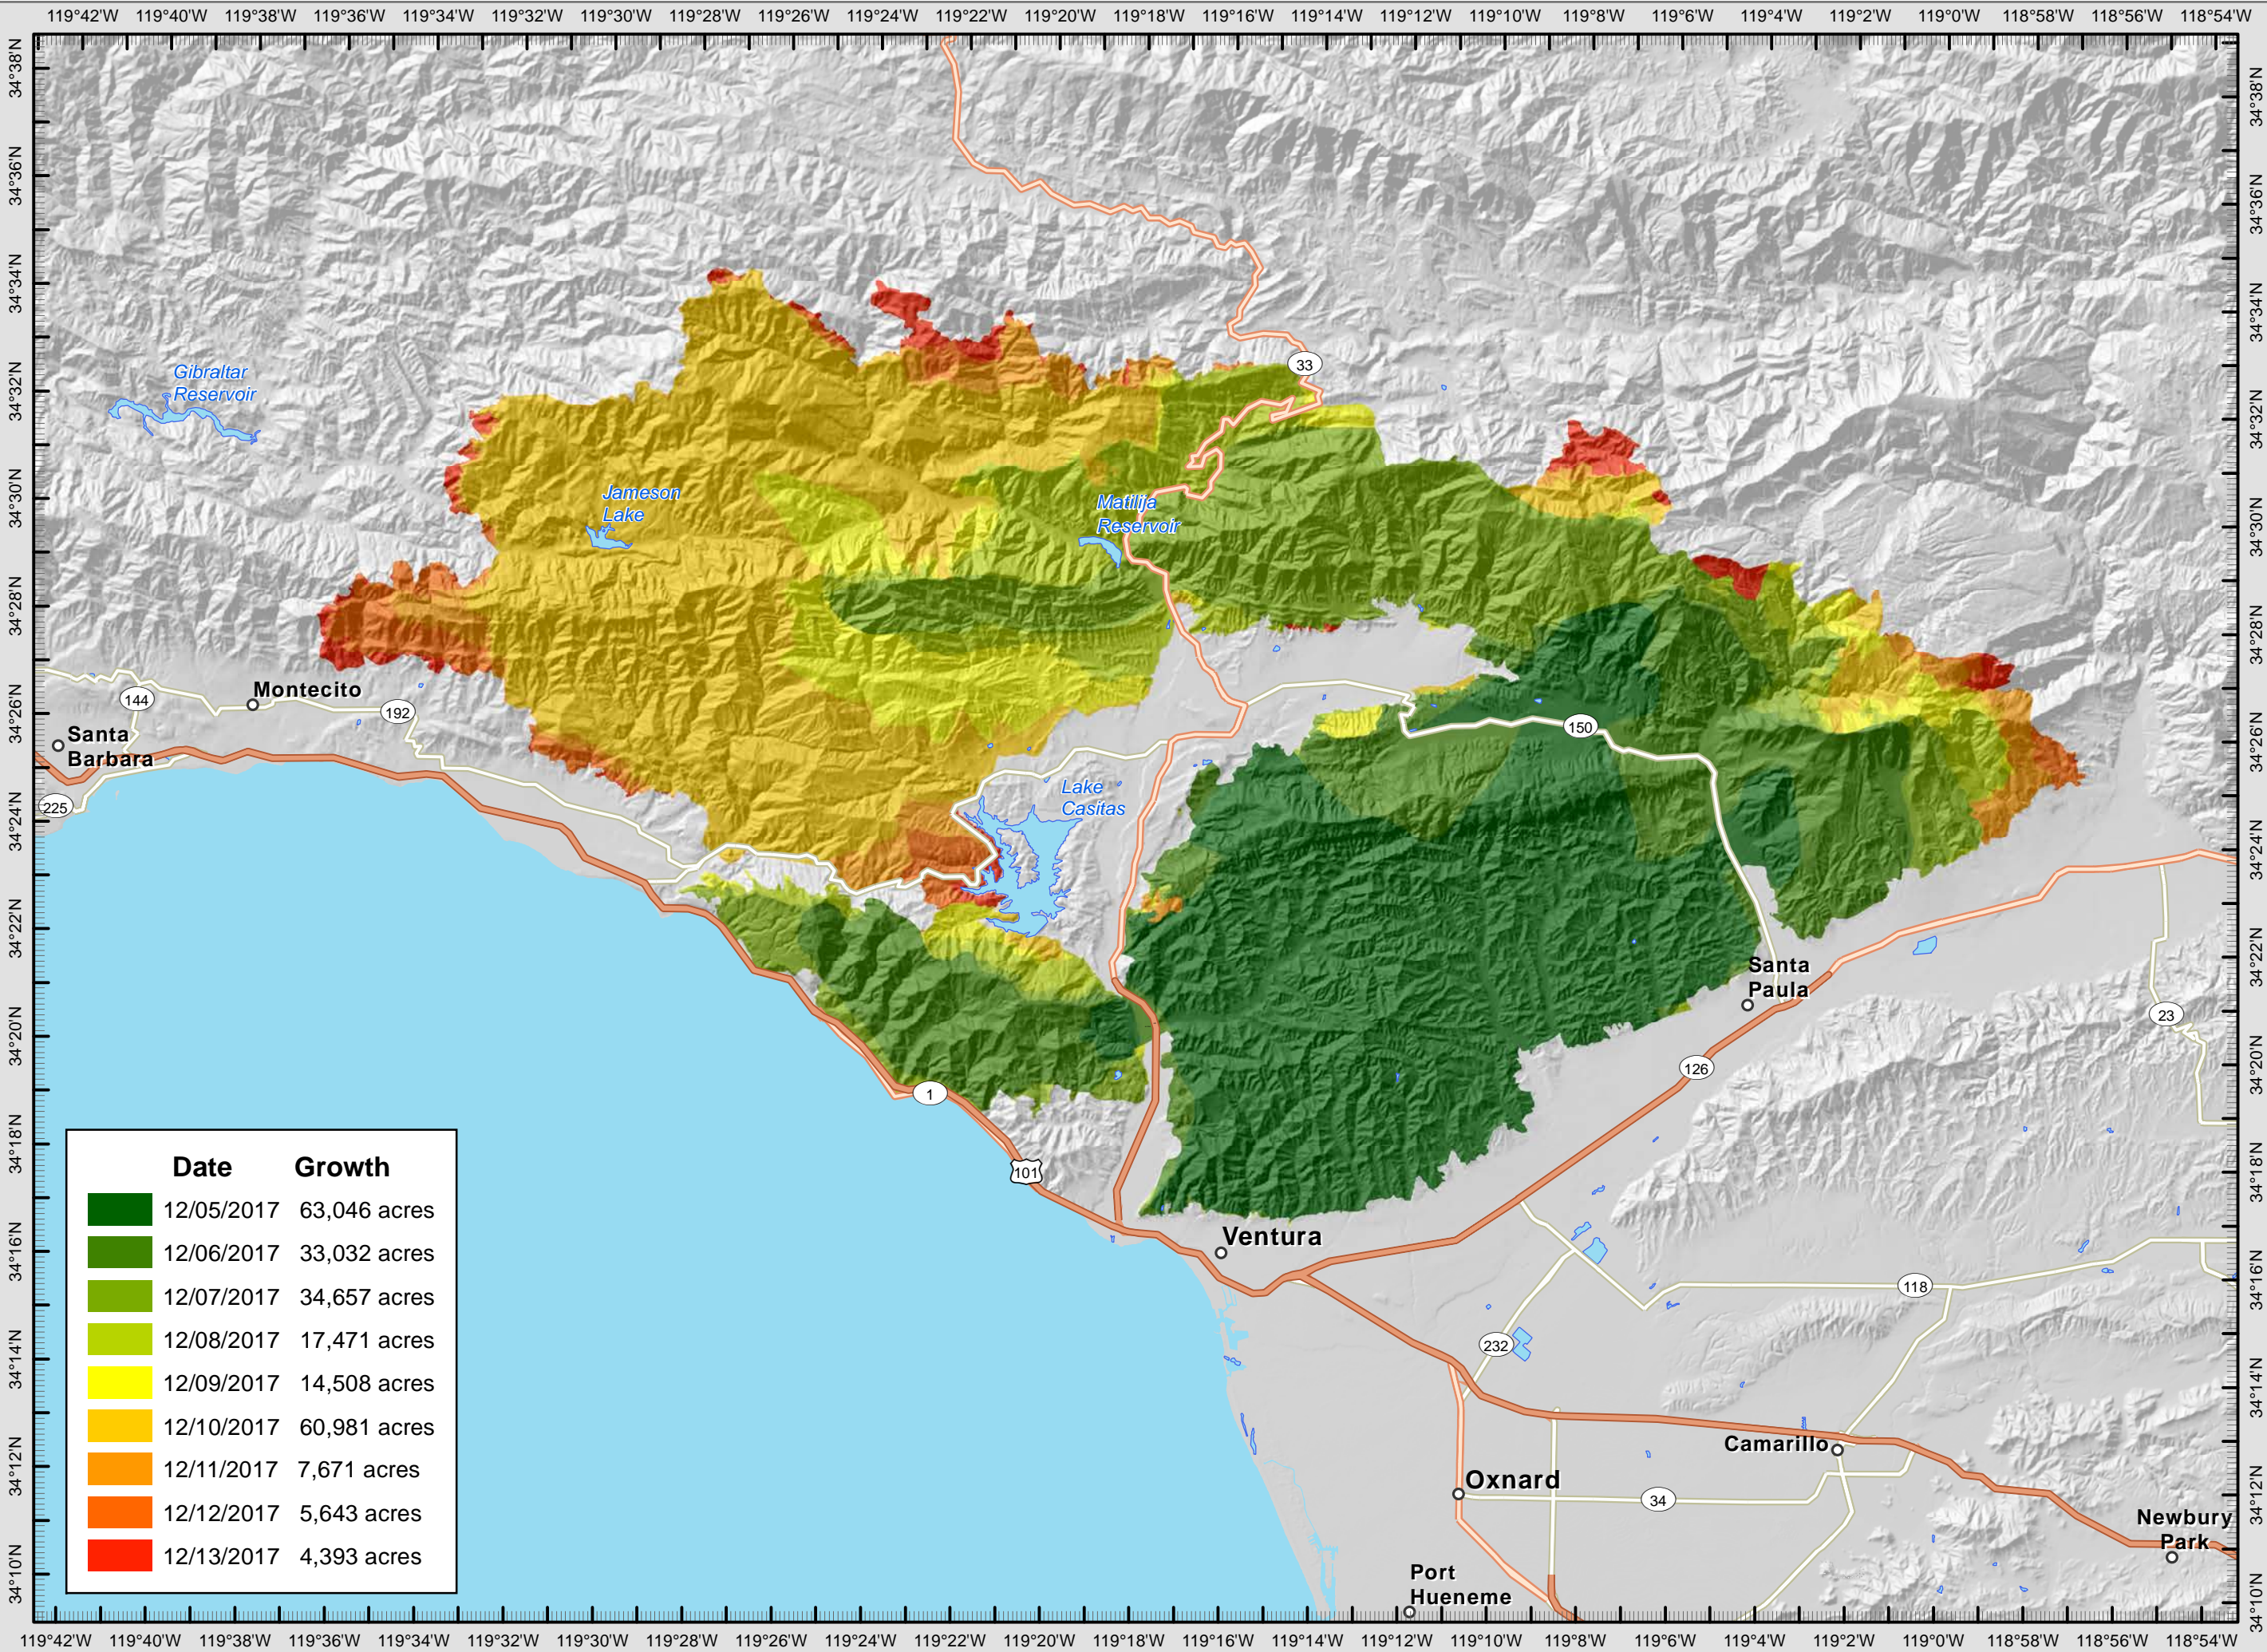

PROGRESSION MAP

Thomas Incident
 CA VNC 103156
 December 14th, 2017

Date	Growth
12/05/2017	63,046 acres
12/06/2017	33,032 acres
12/07/2017	34,657 acres
12/08/2017	17,471 acres
12/09/2017	14,508 acres
12/10/2017	60,981 acres
12/11/2017	7,671 acres
12/12/2017	5,643 acres
12/13/2017	4,393 acres